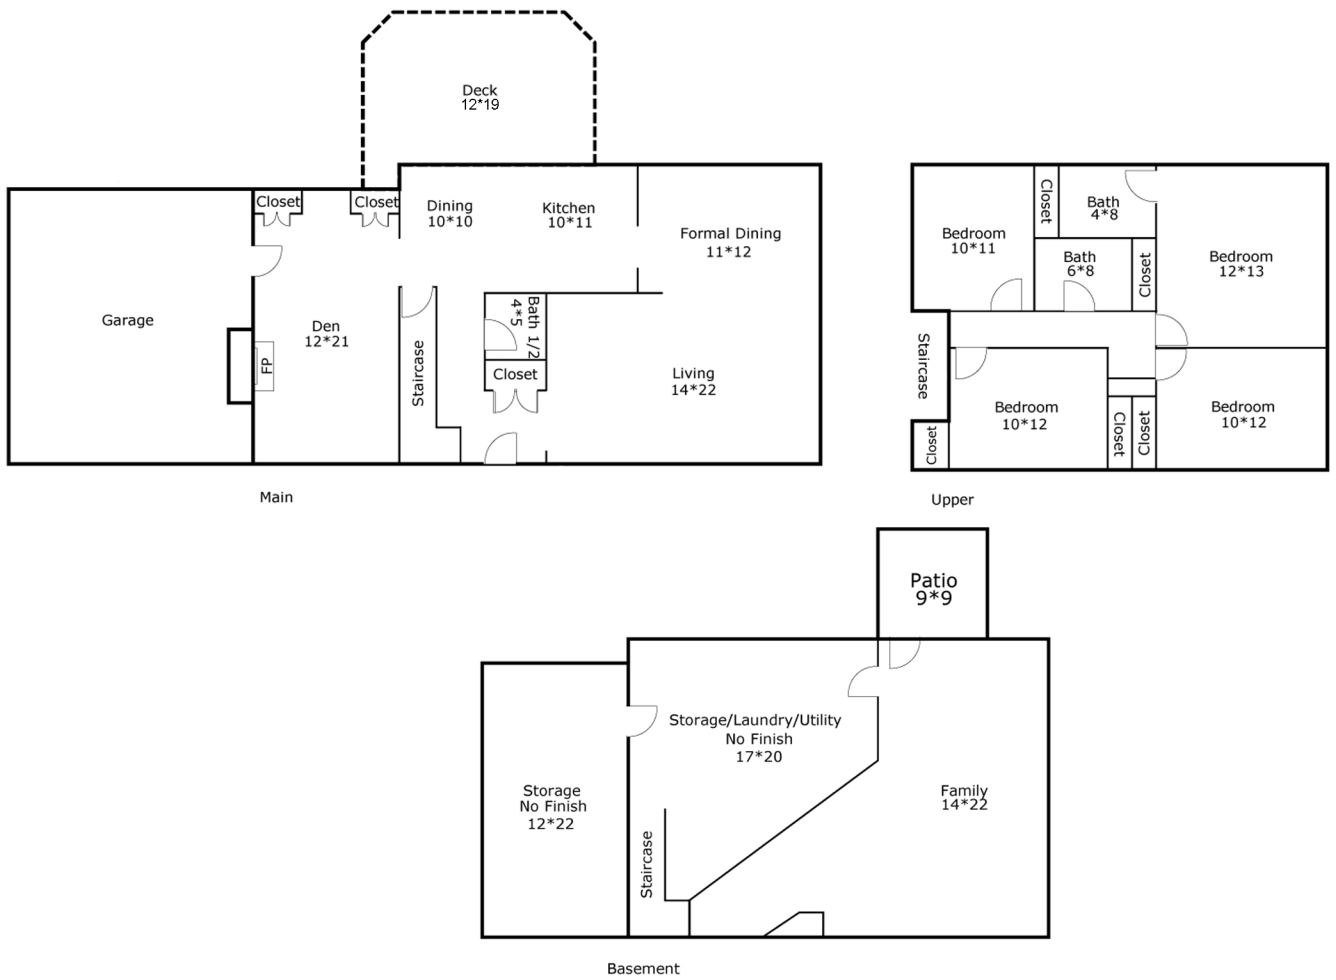

6405 Ridgeview Dr

Living Area		
First Floor		1115.3 Sq ft
Second Floor		823 Sq ft
<b>Total Above Grade Finished Sq Ft</b>		<b>1938 Sq ft</b>
<b>Total Building Finished Sq Ft</b>		<b>2421 Sq ft</b>
Basement		845.3 Sq ft
<b>Basement Finished Sq Ft</b>		<b>483 Sq ft</b>
Storage		270 Sq ft
Patio	9*9	81 Sq ft
Deck	12*19	237 Sq ft
2 Car Attached		438 Sq ft